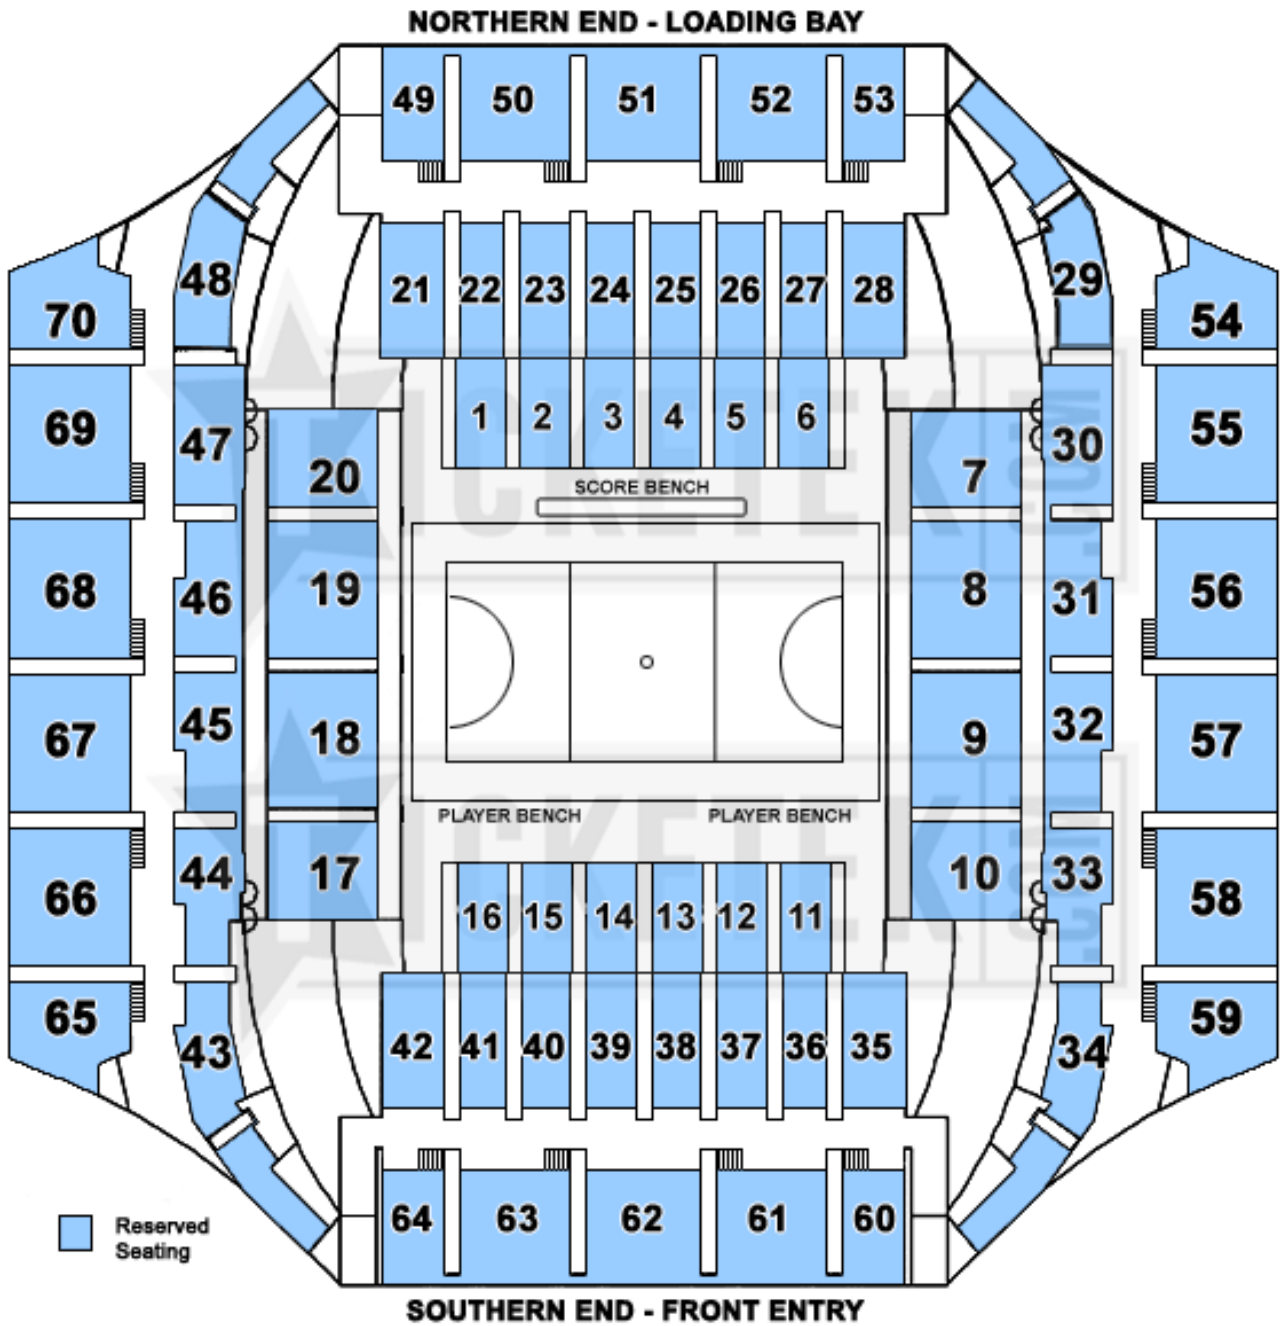

HiSense Arena

MELBOURNE VIXENS SEASON 2009

Note: As seating can change at venues for different events and performances, these seating maps should be used as a guide only.